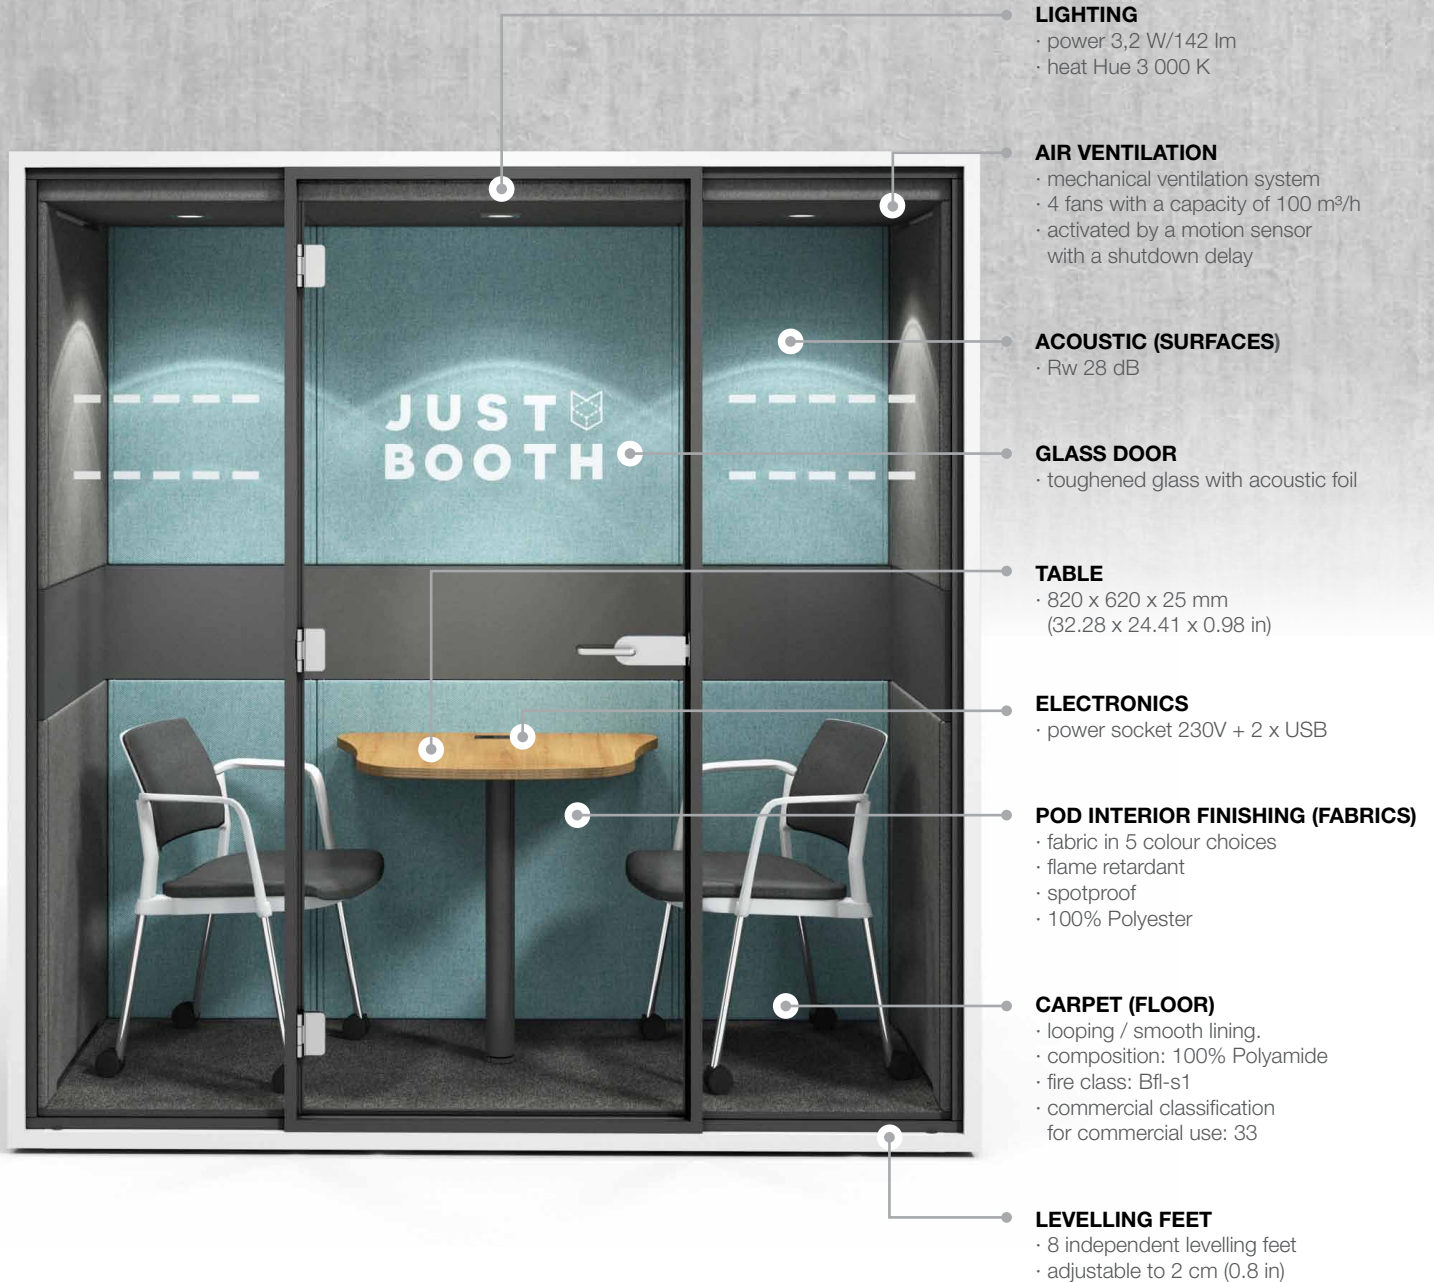

JUST 4YOU

* The chairs shown in the visualizations are not the standard equipment of the JUST4YOU booth.