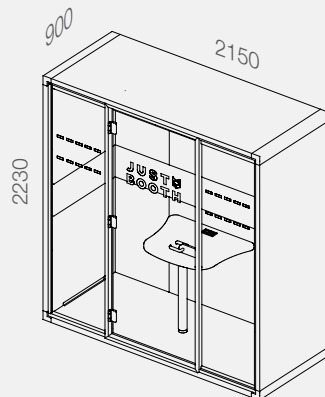

Lemon
TLM

Rock
TRK

Teal
TAL

TABLE

Oak
ADC

DIMENSIONS

Size

2150 x 900 x 2230 mm
(84.64 x 35.43 x 87.80 in)

Weight

net: 450 kg / 992 lbs
gross: 500 kg / 1102 lbs

Pack size

985 x 2250 x 1260 mm
(38.79 x 88.58 x 49.60 in)

justbooth.com
contact@justbooth.com

Created by Hushoffice

hushoffice

mikomax
smart office.